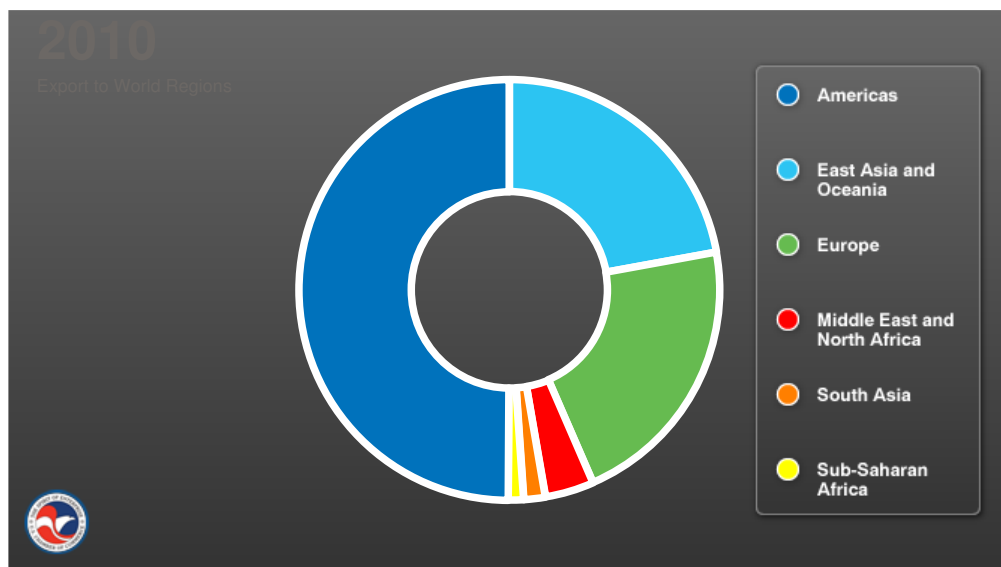

On the Export Companies tab, we present an alphabetized list of companies that are exporting from this locality. On the Export Details tab, you may use the search boxes to find a specific destination market or exporting company, or click the column headers to reorder the table. Hovering over the red arrow will reveal the details of the description and aggregate export value. This company data was compiled from customs forms filed by exporters, acquired through Freedom of Information Act requests.

[For more information about the data behind this site, please see the About the Data page.](#)

Wisconsin State 6th Congressional District

EXPORT DATA

EXPORT COMPANIES

EXPORT DETAIL

View the graphs below to learn more about how merchandise exports from Wisconsin support the local economy and jobs. View the Export Companies and Export Detail tabs to see companies in Wisconsin that are exporting products.

$4,416,223,402

Total Merchandise Exports

$2,171,045,113

Exports to FTA Partners

14,984

Total Jobs Directly Supported by Exports

34

Exporting Companies in Site Database

Wisconsin 06 Cong. Dist. Exports To Destination Regions

[> View Table List](#)